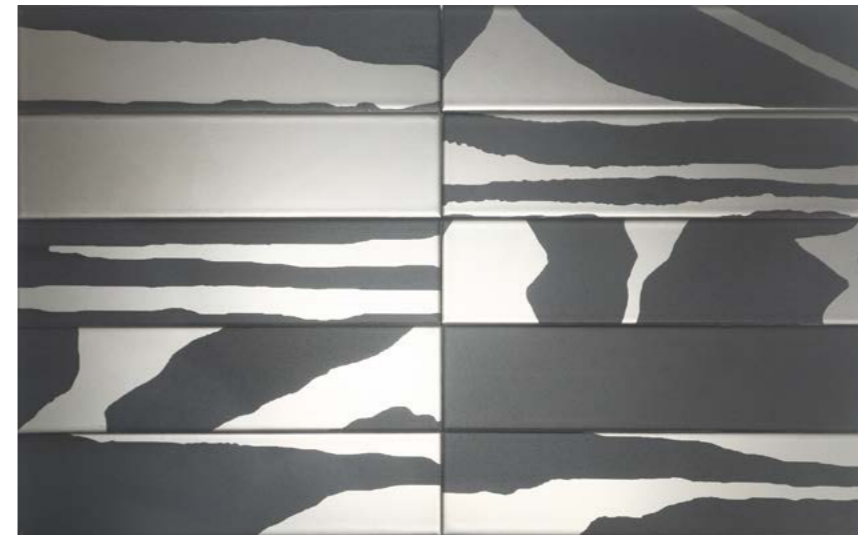

Flat Deluxe

DUNE
UNIQUE MATTERS

Roca

Flat Deluxe

The Flat Rainbow and Flat Savannah collections are a clear example of how ceramic design makes a difference. On the one hand, Flat Rainbow presents tiles in which the iridescent shine creates colour effects on the pieces to create unique rooms. On the other hand, the Flat Savannah tiles combine black and white with the shine of gold and silver, thanks to a trendy animal print design. The pieces also come with matching washbasins - the ultimate for the most daring!

Flat Savannah Black & Gold 3"x11.8"

Flat Deluxe

Ceramic Wall

8mm  **3"x11.8"**
7.5x30 cm

Iris Satin

3"x11.8"
188213N

Rainbow

3"x11.8"
188315N

Savannah White & Silver

3"x11.8"
188722

Savannah Black & Silver

3"x11.8"
188723

Savannah White & Gold

3"x11.8"
188720

Savannah White & Gold

3"x11.8"
188721